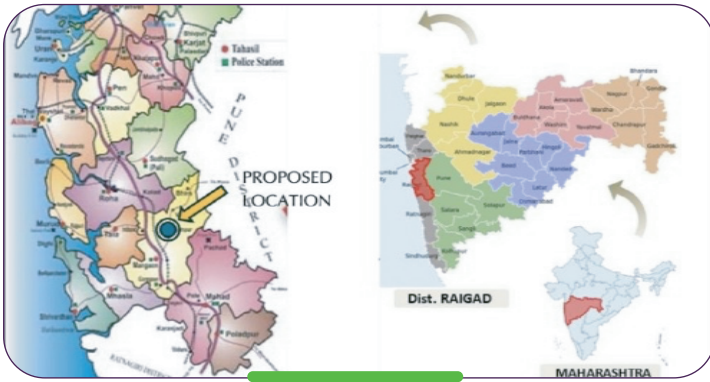

Reduced CAPEX Advantage

Common Infrastructure, Utilities & Amenities Reduce Cost

Global Connectivity

Access To Ports, Airports, Rail & Highways

Strategic Location

On Delhi Mumbai Industrial Corridor With Strong Ecosystem

— INTEGRATED LIFE SCIENCES HUB —
Maha Integrated Life Sciences City Limited

Designed for Life Sciences. Engineered for Growth

Connectivity

Nearest International Airport

Mumbai Airport 131 Km | Navi Mumbai Airport 102 Km | Pune Airport 118 Km

Nearest Sea Port

Dighi Port 72 Km | Mumbai Port 138 Km | JNPT Port 101 Km

Nearest Railway

Mangaon 14.9 Km

Nearest National Highway

NH66 : 7 Km
NH753F : 7 Km

One Destination. Complete Life Science Ecosystem

Civic Infrastructure