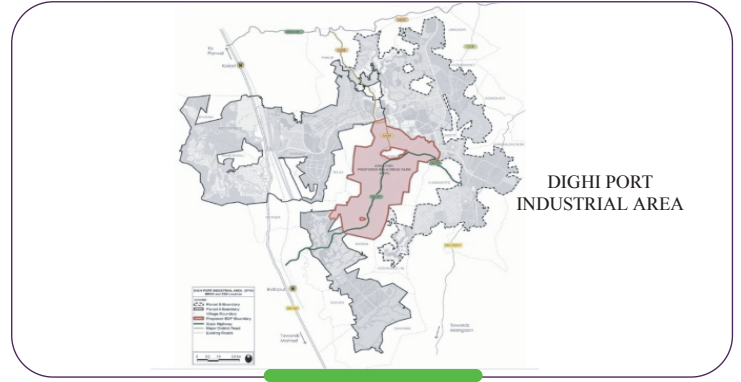

Reduced CAPEX Advantage

Common Infrastructure, Utilities & Amenities Reduce Cost

Global Connectivity

Access To Ports, Airports, Rail & Highways

Strategic Location

On Delhi Mumbai Industrial Corridor With Strong Ecosystem

One Hub. Endless Possibilities

Industrial Zone
607.70 Ha

Commercial Zone
39.69 Ha

Green Spaces
125.54 Ha

Common Amenities
62.62 Ha

Roads & Parking
113.12 Ha

Utilities
51.33 Ha

MILÉS City

— INTEGRATED LIFE SCIENCES HUB —
Maha Integrated Life Sciences City Limited

Designed for Life Sciences. Engineered for Growth

Connectivity

Nearest International Airport

Mumbai Airport 131 Km | Navi Mumbai Airport 102 Km | Pune Airport 118 Km

Nearest Sea Port

Dighi Port 72 Km | Mumbai Port 138 Km | JNPT Port 101 Km

Nearest Railway

Mangaon 14.9 Km

Nearest National Highway

NH66 : 7 Km
NH753F : 7 Km

One Destination. Complete Life Science Ecosystem

Civic Infrastructure